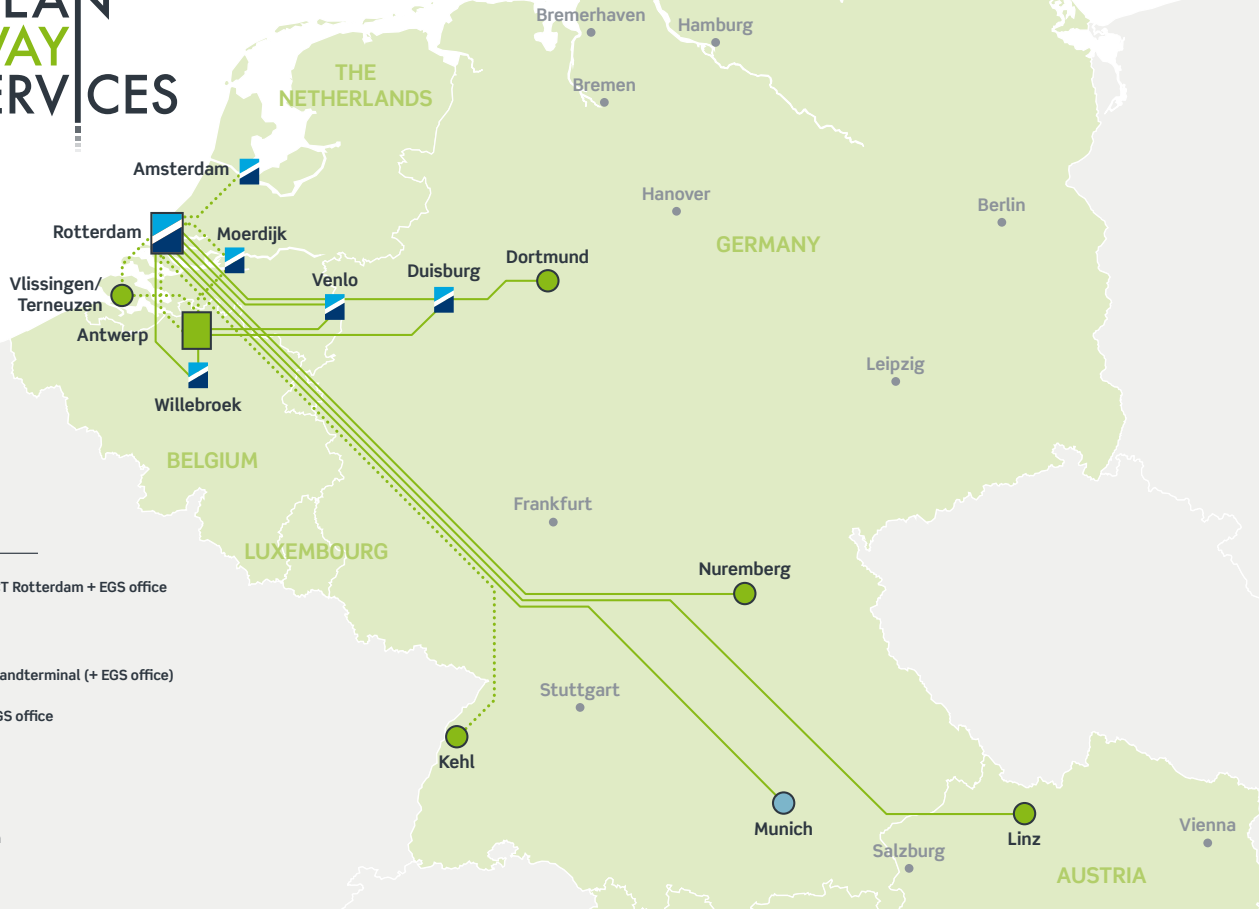

EUROPEAN GATEWAY SERVICES

-  Hutchison Ports ECT Rotterdam + EGS office
-  Seaport terminal
-  Hutchison Ports inlandterminal (+ EGS office)
-  Inlandterminal + EGS office
-  Inlandterminal
-  EGS connection
-  Partner connection

European Gateway Services (EGS) directly connects the ports of Rotterdam and Antwerp with the leading economic centres in Western and Central Europe. Our trains and barges maintain daily connections with inland terminals throughout the Netherlands, Belgium, Germany and Austria. We offer multimodal and synchronomodal transport, with a complete range of additional services on the deepsea and inland terminals, including local trucking right up to your doorstep. We would like to cooperate with you to develop tailor-made agreements and sustainable concepts for efficient transport of your containers.