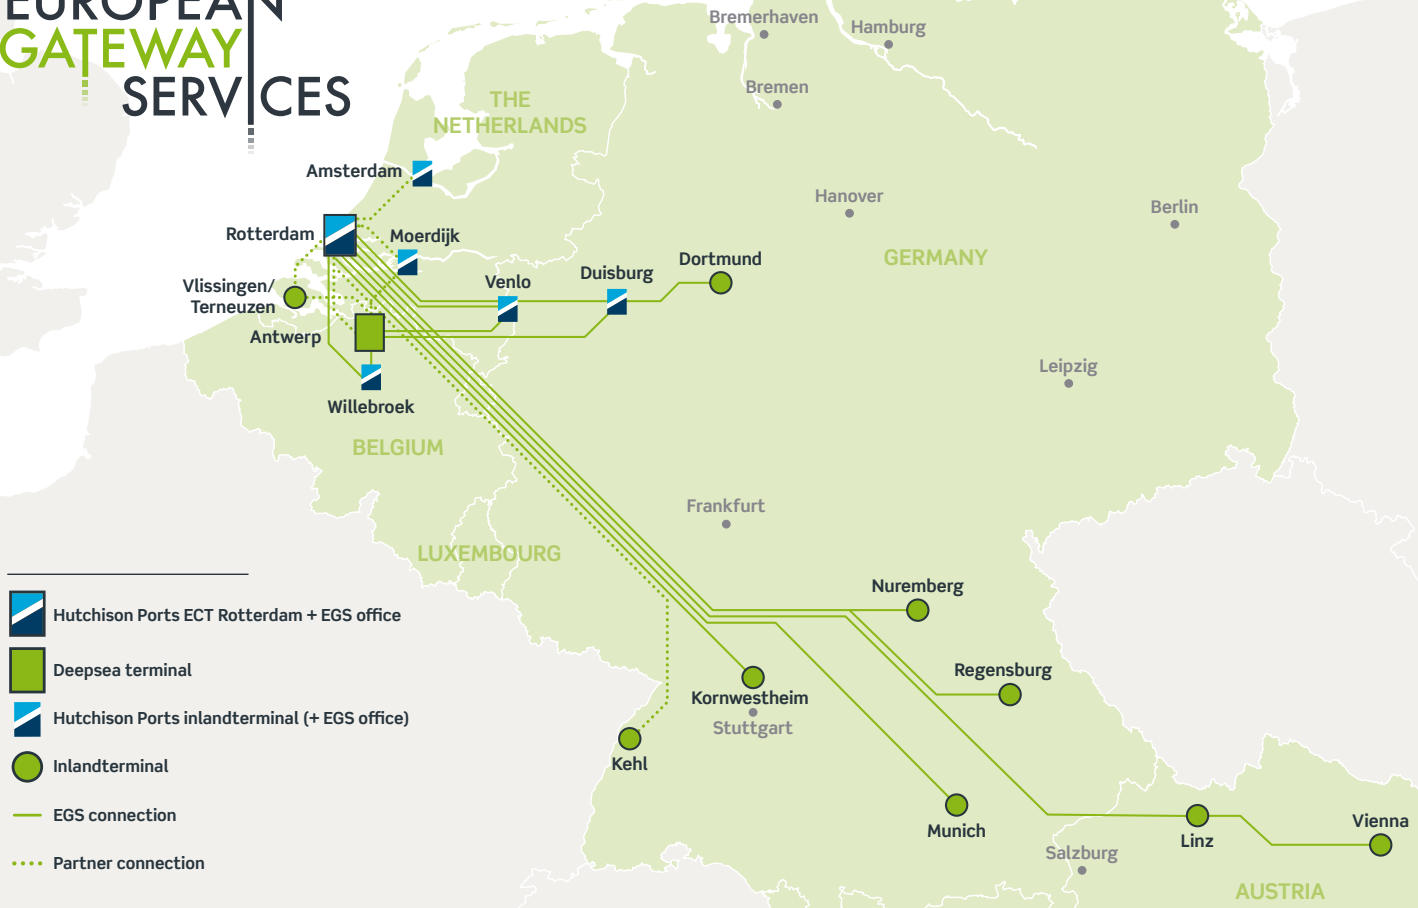

# EUROPEAN GATEWAY SERVICES

-  Hutchison Ports ECT Rotterdam + EGS office
-  Deepsea terminal
-  Hutchison Ports inlandterminal (+ EGS office)
-  Inlandterminal
-  EGS connection
-  Partner connection

European Gateway Services (EGS) directly connects the ports of Rotterdam and Antwerp with the leading economic centres in Western and Central Europe. Our trains and barges maintain daily connections with inland terminals throughout the Netherlands, Belgium, Germany and Austria. We offer multimodal and synchronomodal transport, with a complete range of additional services on the deepsea and inland terminals, including local trucking right up to your doorstep. We would like to cooperate with you to develop tailor-made agreements and sustainable concepts for efficient transport of your containers.